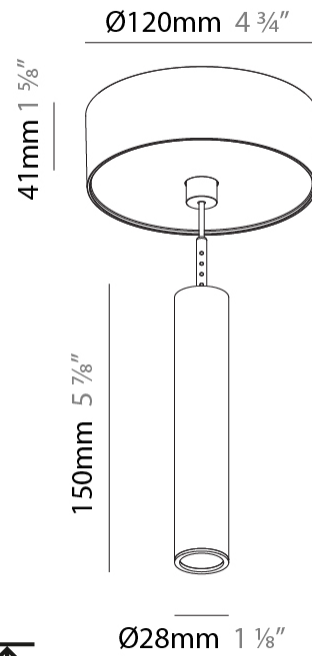

PHYSICAL

Shape: Cylinder
Diameter (mm): 28
Diameter (in): 1 1/8
Height (mm): 150
Height (in): 11 13/16
Max. Overall Height (mm): 2150
Max. Overall Height (in): 84 5/8
Light Distribution: Downlight
Weight (kg): 0.422
Weight (lbs): 0.93
Diffuser: Shine Ring - Opal / Yellow / Orange / Red / Blue / Green
Fixture Finish: SSR / BKV / CWI / CRY / HAB / LAG / UFT / ITA / RUA / RUR / MIC / FTG / MYG / TWT / LOD / PUS / FRO / FUP / KIA / POP / BLS / SPG / MEY / GOH / GUM / CHC / COM / ABZ / JAG / OBR / MOS / ROR
Fixture Material: Aluminum
Cable Details: 2000mm or 4000mm Cable - Color 01 to 10

ELECTRICAL

Lamp Type: LED (Zhaga Standard)
Input Wattage (W): 6.6
Total Output Wattage (W): 6
Dimming: Tri-Mode (Non-Dimming and Phase Dimming (120Vac only) and 0-10V Dimming)
Driver Included: Yes
Driver Location: External
Driver Type: Constant Current - Universal
Driver Class: Class 2
Housing: ENCP3 w/quick connect
Input Voltage (V): 120 - 277
Constant Current (MA): 500

LED

Number of LEDs: 1
Color Temperature (°K): 2700 / 3000 / 4000
Max. Delivered Lumen (lm): 330 / 350 / 370
CRI: >90 CRI
Efficiency (%): 86
Lamp Life (hrs): 50000
Upon Request: ***3500K available in minimum quantities (larger quantities upon request)

OPTICAL

Optic°: 24 / 32 / 58

RATINGS AND CERTIFICATIONS

Certified By: Certified for North American Standards
IP rating: IP20