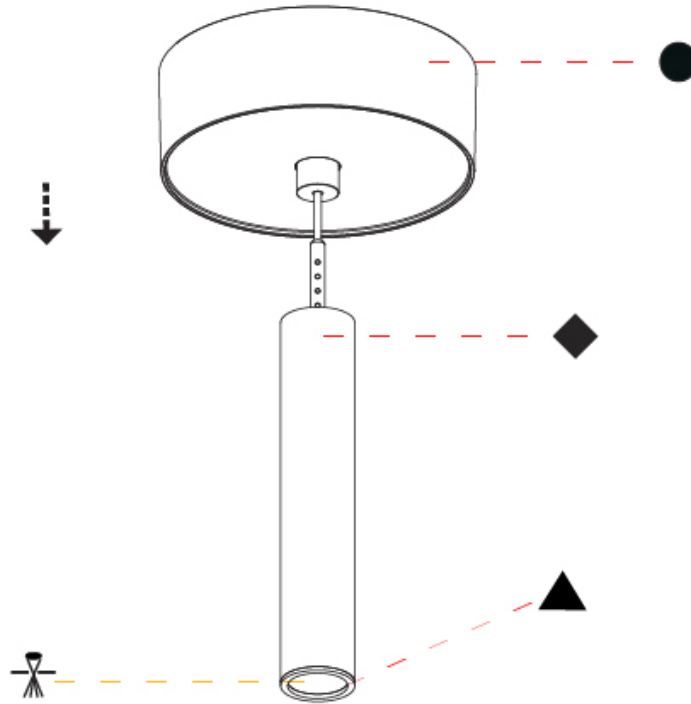

HANGOVER PLUG SHINE MONOPOINT SURFACE CANOPY SUSPENSION

A30847-

PROJECT
TYPE
SPECIFIER
QUANTITY
DATE

A